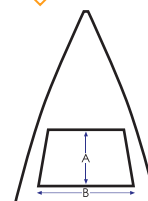

Pole: 10mm diameter

Pole material: Aluminium

Size Details:

Open - 94cm

Length - 24cm

Dimensions:
A= 37cm
B= 53cm
C= 46cm

Weight: 270g

Fabric Colours:

Box size - 28cm x 28cms x 54cms

Weight - 14.5kg

MOQ: 100 pieces

Print Size:

Panel:
A= 120mm depth (screen print)
or 80mm depth (uv print)
B= 200mm width

Fabric Sleeve:
150mm x 30mm

Tie wrap: 145mm x 17mm