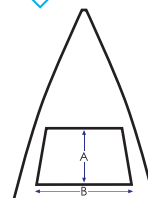

Print Size:

Panel:
A= 190mm depth
B= 250mm width

Tie wrap: 120mm x 15mm