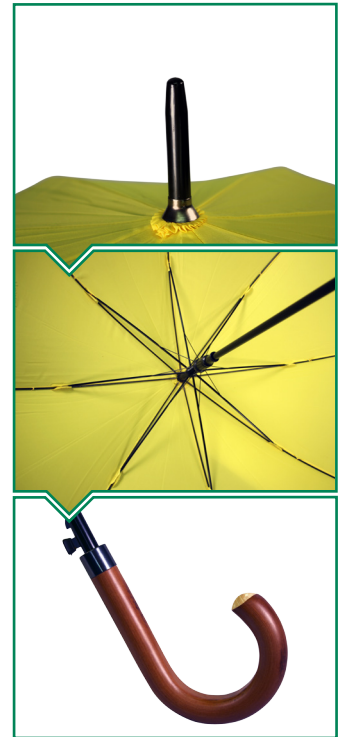

Corporate Gents Walking - Screen & UV print

Product Details:

Canopy shape: Round
 Branding: Screen and UV printing
 Fabric: Polyester

Frame Details:

Rib length: 70cm (*automatic opening*)
 Rib material: Fibreglass in black only
 Pole: 14mm diameter
 Pole material: Fibreglass in black only

Size Details:

Open - 120cm
 Length - 99cm
 Dimensions:
 A= 45cm
 B= 70cm
 C= 63cm
 Weight: 500g

Fabric Colours:

Corporate Gents Walking are available in a choice of ten colourways:

- Black canopy
- Navy 648c canopy
- Royal 293c canopy
- Burgubdy 195c canopy
- Green 350c canopy
- Grey Cool Grey 11c canopy
- Anthracite 433c canopy
- Yellow 114c canopy
- Dark Brown 7533c canopy
- White canopy

Handle Styles:

Curved Wood handle with automatic open

Additional Information:

Lead-time: approximately 2 weeks
 Packing details:
 25pcs/carton
 Box size - 107cm x 24cms x 18cms
 Weight - 20kg
 MOQ: 25 pieces